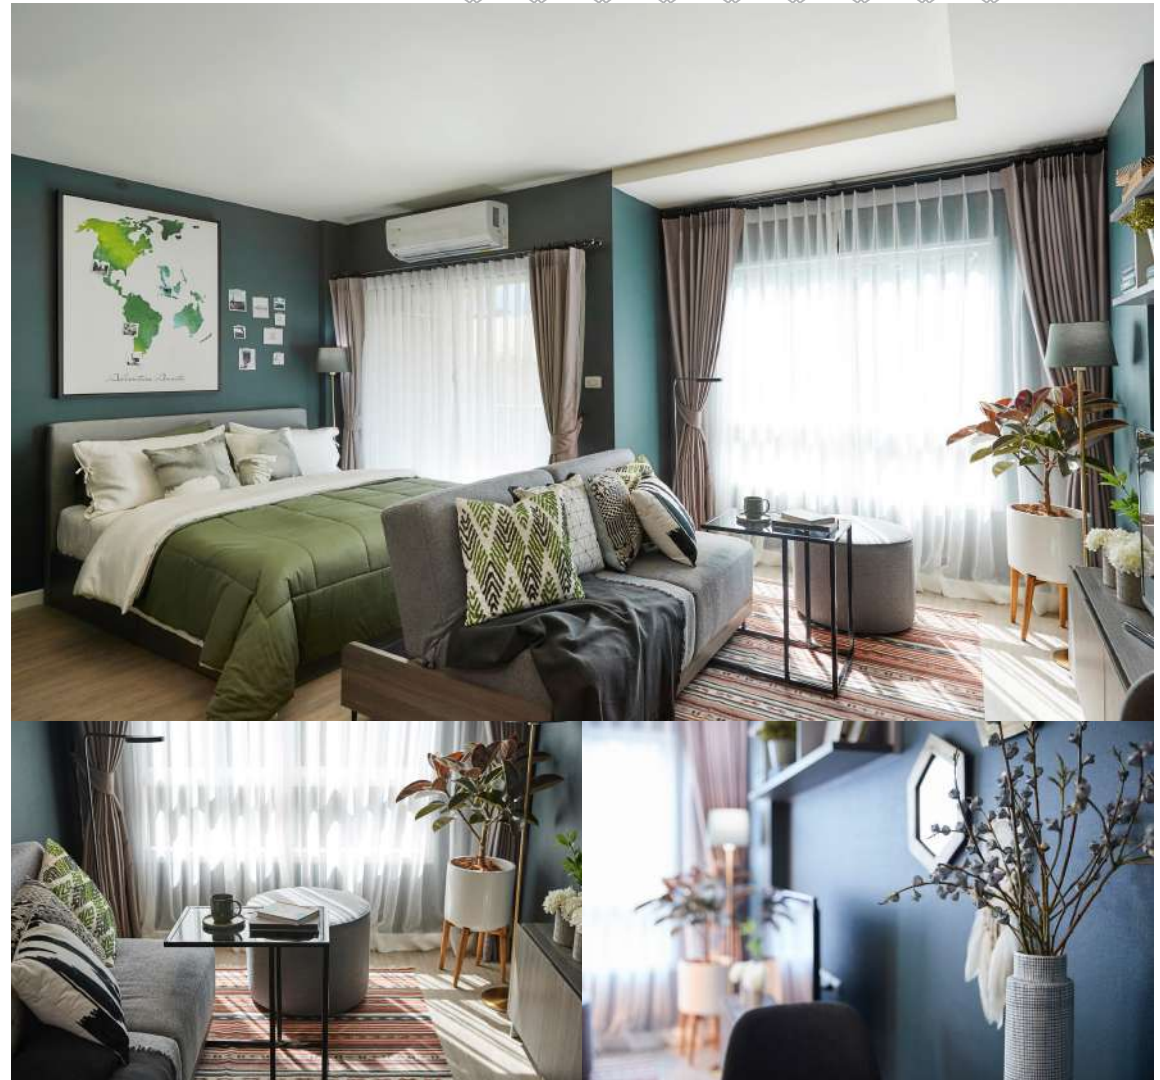

ROOM LAYOUT

STUDIO TYPE
APPROX 28 SQ.M.

ROOM LAYOUT

1 BEDROOM TYPE
APPROX 32 SQ.M.

ROOM LAYOUT

2 BEDROOM TYPE
APPROX 52 SQ.M.